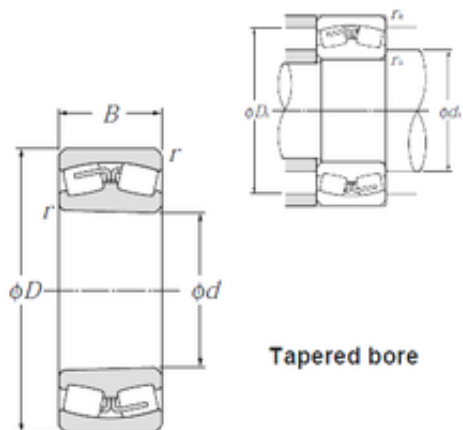

Bearing Mexico, S.A.

232/500BK NTN Spherical Roller Bearings

Bearing No. 232/500BK

Size	500x920x336 mm
Bore Diameter	500 mm
Outer Diameter	920 mm
Width	336 mm
d	500 mm
D	920 mm
B	336 mm
C	336 mm
r min.	7,5 mm
da min.	536 mm
Da max.	884 mm
ra max.	6 mm
Weight	971 Kg
Basic dynamic load rating (C)	9 400 kN
Basic static load rating (C0)	17 800 kN
(Grease) Lubrication Speed	310 r/min
(Oil) Lubrication Speed	400 r/min
Calculation factor (e)	0,39
Calculation factor (Y0)	1,7
Calculation factor (Y1)	1,74

232/500BK Bearing 2D drawings and 3D CAD models