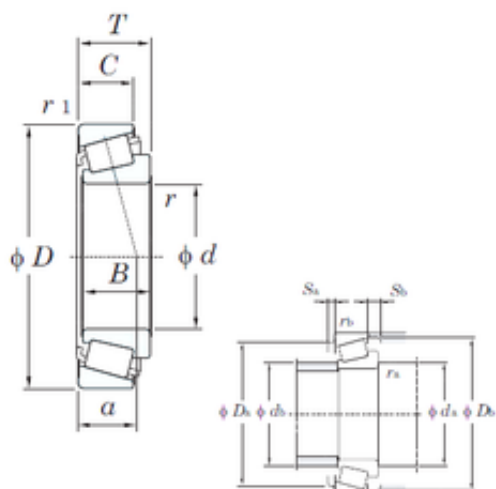

Bearing Mexico, S.A.

SKF Timken Koyo Wheel Bearing Gearbox
 Bearing Transmission Bearing M88048/M88010
 M88048/10 M86649A/M86610A M86649A/10A
 M86649/M86610 M86649/10

Bearing No. M88048/M88010

M88048/M88010 Bearing 2D drawings and 3D CAD models

Size	33.338x68.262x22.225 mm
Bore Diameter	33,338 mm
Outer Diameter	68,262 mm
Width	22,225 mm
d	33,338 mm
D	68,262 mm
T	22,225 mm
B	22,225 mm
C	17,462 mm
a	19,2 mm
r min.	0,8 mm
r2 min.	1,6 mm
da min.	42,5 mm
Da	58 mm
db min	41 mm
ra max.	0,8 mm
rb max.	1,6 mm
Db	65 mm
Weight	0,375 Kg
Basic dynamic load rating (C)	56,1 kN
Basic static load rating (C0)	71,1 kN
(Grease) Lubrication Speed	6000 r/min
(Oil) Lubrication Speed	7900 r/min