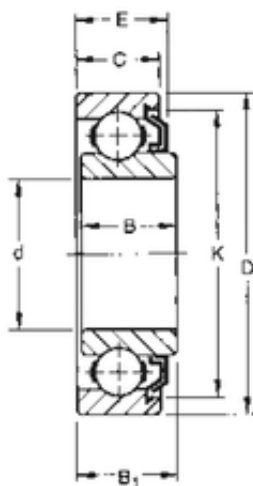

Bearing Mexico, S.A.

17 mm x 40 mm x 13,67 mm TIMKEN 203KL Single Row Ball Bearings

Bearing No. 203KL

Size	17x40x13.67 mm
Bore Diameter	17 mm
Outer Diameter	40 mm
Width	13,67 mm
d	17 mm
D	40 mm
B	13,67 mm
B1	14,3 mm
C	11,99 mm
E	14 mm
K	34,9 mm
Weight	0,073 Kg
Basic dynamic load rating (C)	10,8 kN

203KL Bearing 2D drawings and 3D CAD models