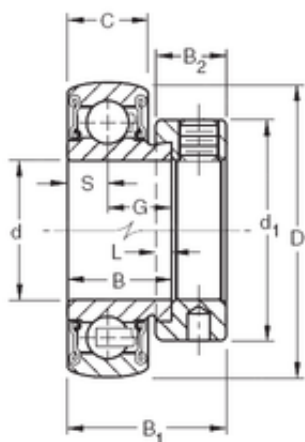

### 40 mm x 80 mm x 30,18 mm TIMKEN RAE40RRB Insert Bearings Spherical OD

Bearing No. RAE40RRB

Size	40x80x30.18 mm
Bore Diameter	40 mm
Outer Diameter	80 mm
Width	30,18 mm
d	40 mm
D	80 mm
B	30,18 mm
C	22 mm
d1	60,3 mm
B1	43,7 mm
B2	18,3 mm
G	19,18 mm
L	4,8 mm
S	11 mm
Weight	0,649 Kg
Basic dynamic load rating (C)	36 kN

RAE40RRB Bearing 2D drawings and 3D CAD models